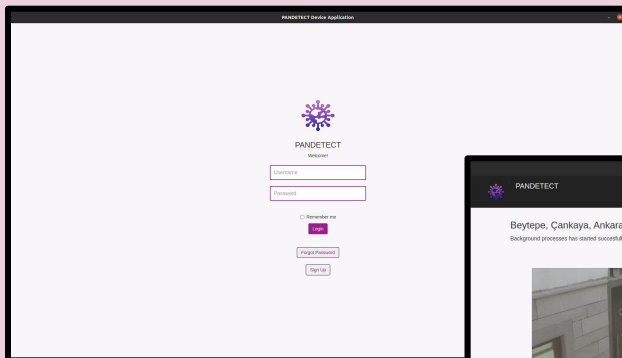

PANDETECT

Display the social distance and mask usage compliance rate of the places, and get protected!

1. Sign up
2. Login
3. Select a Place
4. Display
 - Current,
 - Hourly,
 - Daily,
 - Weekly and
 - Monthly Rates

Available on
iOS and Android

View Your Own Place's
Streams and Statistics on
Desktop