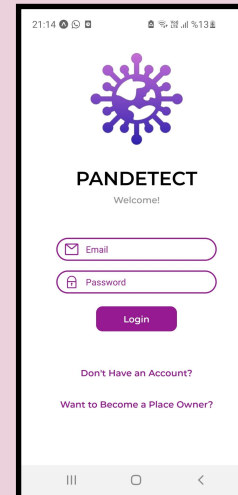

PANDETECT

Display the social distance and mask usage compliance rate of the places, and get protected!

1. Sign up
2. Login
3. Select a Place
4. Display
 - Current,
 - Hourly,
 - Daily,
 - Weekly and
 - Monthly Rates

Available on
iOS and Android

View Your Own Place's
Streams and Statistics on
Desktop