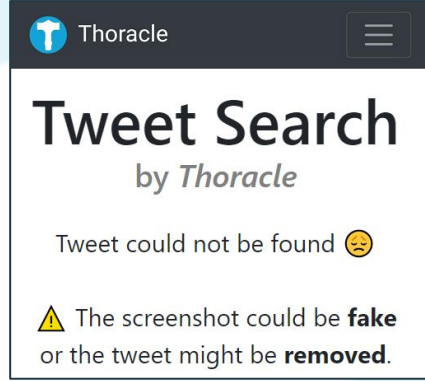

THORACLE

Truth made accessible

A tool to find tweets from their screenshots and analyze them.

Main problems we solve

1. Fake tweet screenshots and fake news are circulating around the social media and manipulating people.
2. Tweet screenshots are sometimes becoming even more popular than the tweets themselves.

Fake Tweet Detection

FAKE

Fake News Detection

FAKE

Quick Fact-Checking

FACT

Technology Stack

Current Users

Website

Released in April 2020
• 2692 users

Chrome Extension

Released in April 2020
• 27 users

Android Application

Released in May 2020
• 91 users

Comments on Play Store