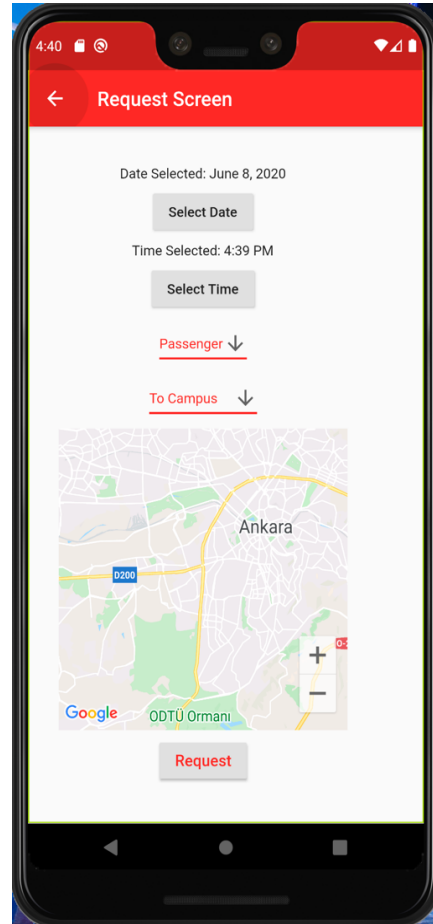

PickApp

- Users can select a time and point of departure and destination as a driver or a passenger.
- Passengers can ask for rides with routes coinciding with their origin.
- Passenger can opt to walk a short distance and hitch a ride from the new point of origin.