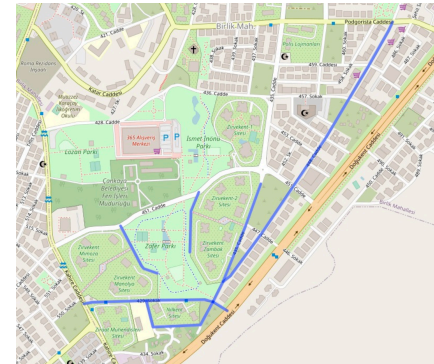

Walking Recommendation

Gökberk Aktulay
Emre Keskin
Yağmur Özkök
Eren Yalçın