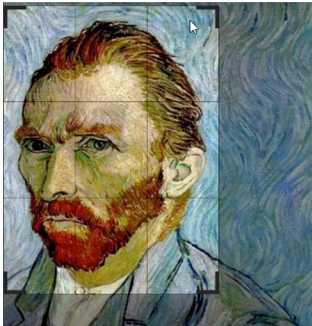

AUTOSHOP

"Effortless Photo Editing"

"Photoshopping made easy for everyone at anytime, anywhere"

"Artificial intelligence meets photoshop"

1. AUTO-ADD

Addes image according to backgrounds colour, texture and opacity.

2. AUTO-REMOVE

Remove the undesired regions with the highest success in the market.

3. STYLE TRANSFER

Transfers the the style of an image to another.

4. CROP (FOR AUTO ADD)

MANUAL

Rectangular crop with mirroring, flipping features.

SMOOTH

Free crops of the user smoothened by Autoshop for excellence

SMART

Object is identified and cropped automatically by the AI

Efe ACER
Hikmet DEMİR
Mert DUMAN

AUTOSHOP

Murathan GÖKTAŞ
Burak YAŞAR
Supervisor: Fazlı CAN