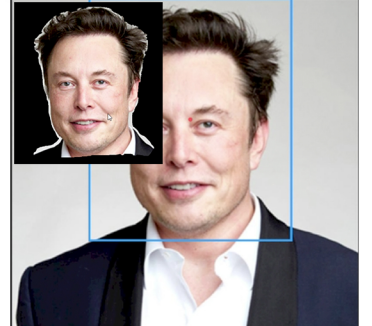

2. AUTO-REMOVE

Remove the undesired regions with the highest success in the market.

3. STYLE TRANSFER

Transfers the the style of an image to another.

4. CROP (FOR AUTO ADD)

MANUAL

Rectangular crop with mirroring, flipping features.

SMOOTH

Free crops of the user smoothened by Autoshop for excellence

SMART

Object is identified and cropped automatically by the AI

Efe ACER
Hikmet DEMİR
Mert DUMAN

AUTOSHOP

Murathan GÖKTAŞ
Burak YAŞAR
Supervisor: Fazlı CAN